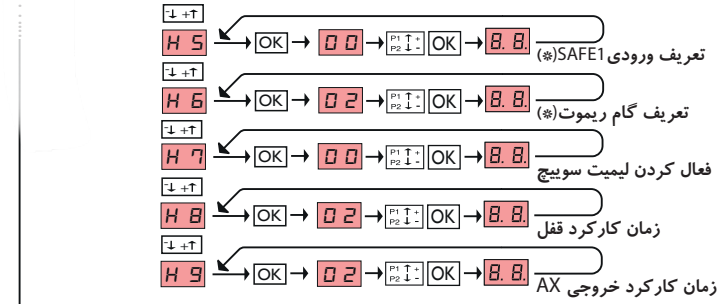

Blanco

Thank you for buying this product, our company is sure that you will be more than satisfied with the product's performance. The product is supplied with a "Warnings" leaflet and an "Instruction booklet". These should both be read carefully as they provide important information about safety, installation, operation and maintenance. This product complies with the recognised technical standards and safety regulations. We declare that this product is in conformity with the following European Directives: 89/336/EEC and 73/23/EEC (and subsequent amendments).

پروسه تنظیمات کورس

تعاریف منوهای برنامه پذیر (*)

تعریف ورودی	دوگام
SAFE1,2 ورودی	0 فرمان بازشو
	1 فرمان بسته شو
	2 فرمان تغییر جهت
	0 سه گام
	1 چهارگام
	2

تعریف ورودی	کانال دوم ریموت
INP2,INP1 ورودی	0 هشدار بازماندن درب
	1 هشدار باز شدن درب
	2 هشدار بسته شدن درب
	3 هشدار عملیات درب
	4 تایمر H9
	5