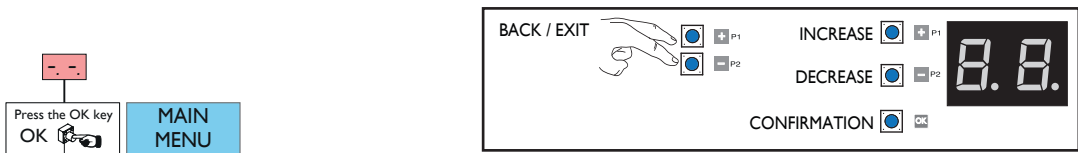

Blanco

Thank you for buying this product, our company is sure that you will be more than satisfied with the product's performance. The product is supplied with a "Warnings" leaflet and an "Instruction booklet". These should both be read carefully as they provide important information about safety, installation, operation and maintenance. This product complies with the recognised technical standards and safety regulations. We declare that this product is in conformity with the following European Directives: 89/336/EEC and 73/23/EEC (and subsequent amendments).

پروسه تنظیمات کورس

تعاریف منوهای برنامه پذیر (*)

تعریف ورودی	دوگام
SAFE1,2 ورودی	0 فرمان بازشو
	1 فرمان بسته شو
	2 فرمان تغییر جهت
	0 سه گام
	1 چهارگام
	2

تعریف ورودی	کانال دوم ریموت
INP2,INP1 ورودی	0 هشدار بازماندن درب
	1 هشدار باز شدن درب
	2 هشدار بسته شدن درب
	3 هشدار عملیات درب
	4 تایمر H9
	5