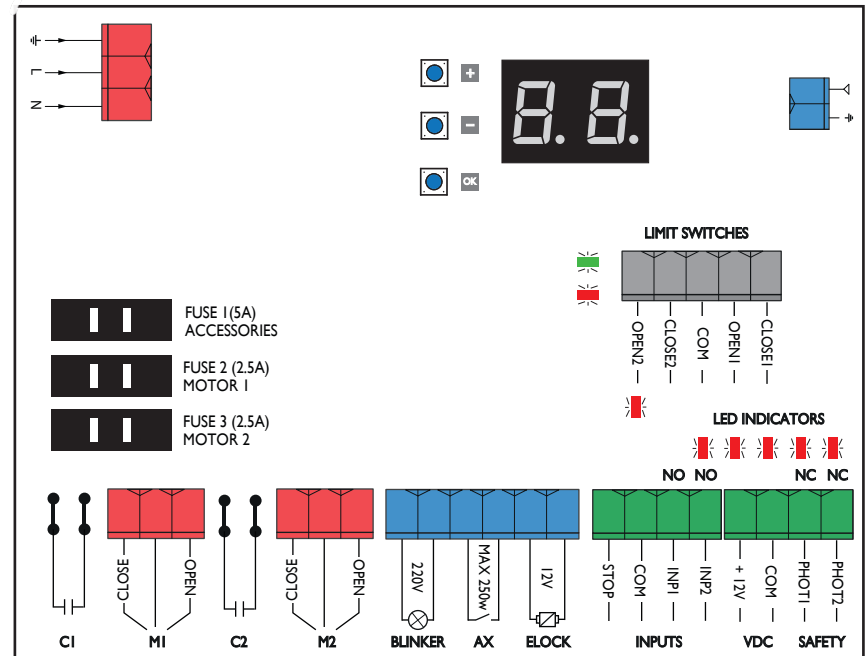

Blanco

Thank you for buying this product, our company is sure that you will be more than satisfied with the product's performance. The product is supplied with a "Warnings" leaflet and an "Instruction booklet". These should both be read carefully as they provide important information about safety, installation, operation and maintenance. This product complies with the recognised technical standards and safety regulations. We declare that this product is in conformity with the following European Directives: 89/336/EEC and 73/23/EEC (and subsequent amendments).

پروسه تنظیمات کورس

تعاریف منوهای برنامه پذیر (*)

تعریف ورودی	دوگام
SAFE1,2 ورودی	0 فرمان بازشو
	1 فرمان بسته شو
	2 فرمان تغییر جهت
	0 سه گام
	1 چهارگام
	2

تعریف ورودی	کانال دوم ریموت
INP2,INP1 ورودی	0 هشدار بازماندن درب
	1 هشدار باز شدن درب
	2 هشدار بسته شدن درب
	3 هشدار عملیات درب
	4 تایمر H9
	5