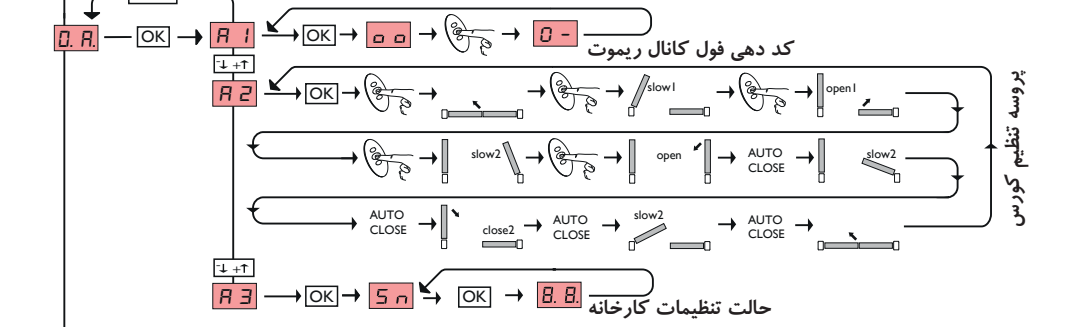

Blanco

Thank you for buying this product, our company is sure that you will be more than satisfied with the product's performance. The product is supplied with a "Warnings" leaflet and an "Instruction booklet". These should both be read carefully as they provide important information about safety, installation, operation and maintenance. This product complies with the recognised technical standards and safety regulations. We declare that this product is in conformity with the following European Directives: 89/336/EEC and 73/23/EEC (and subsequent amendments).

پروسه تنظیمات کورس

تعاریف منوهای برنامه پذیر (*)

تعریف ورودی	دوگام
SAFE1,2 ورودی	0 فرمان بازشو
	1 فرمان بسته شو
	2 فرمان تغییر جهت
	0 سه گام
	1 چهارگام
	2

تعریف ورودی	کانال دوم ریموت
INP2,INP1 ورودی	0 هشدار بازماندن درب
	1 هشدار باز شدن درب
	2 هشدار بسته شدن درب
	3 هشدار عملیات درب
	4 تایمر H9
	5