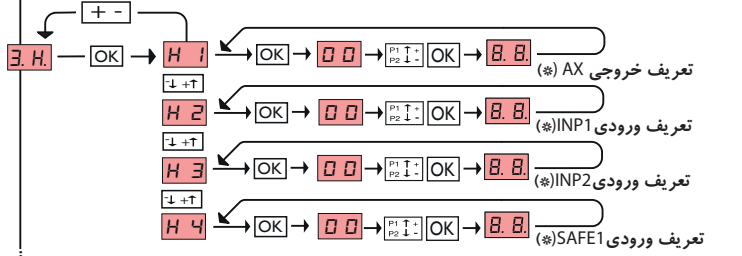

Blanco

Thank you for buying this product, our company is sure that you will be more than satisfied with the product's performance. The product is supplied with a "Warnings" leaflet and an "Instruction booklet". These should both be read carefully as they provide important information about safety, installation, operation and maintenance. This product complies with the recognised technical standards and safety regulations. We declare that this product is in conformity with the following European Directives: 89/336/EEC and 73/23/EEC (and subsequent amendments).

پروسه تنظیمات کورس

تعاریف منوهای برنامه پذیر (*)

تعریف ورودی	دوگام
SAFE1,2 ورودی	0 فرمان بازشو
	1 فرمان بسته شو
	2 فرمان تغییر جهت
	0 سه گام
	1 چهارگام
	2

تعریف ورودی	کانال دوم ریموت
INP2,INP1 ورودی	0 هشدار بازماندن درب
	1 هشدار باز شدن درب
	2 هشدار بسته شدن درب
	3 هشدار عملیات درب
	4 تایمر H9
	5